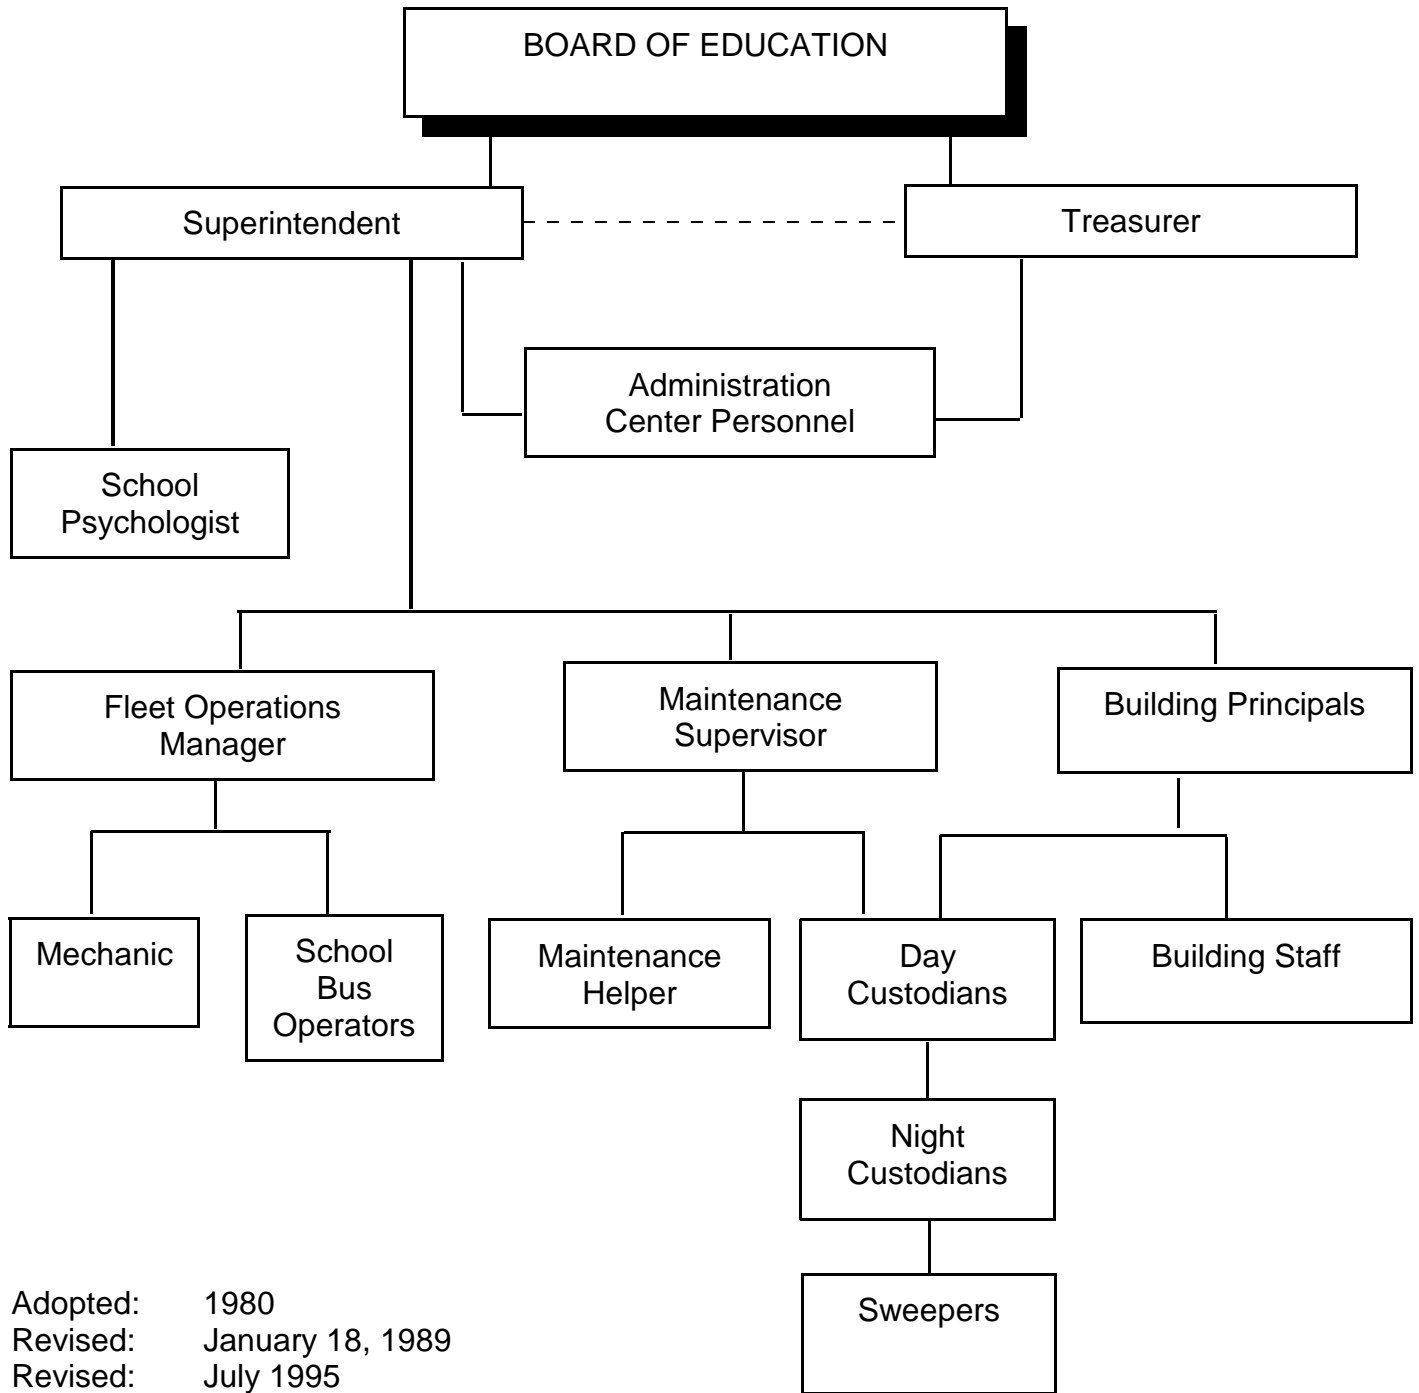

ORGANIZATIONAL CHART  
COLUMBIA LOCAL SCHOOLS

Adopted: 1980  
 Revised: January 18, 1989  
 Revised: July 1995  
 Revised: August 18, 1999